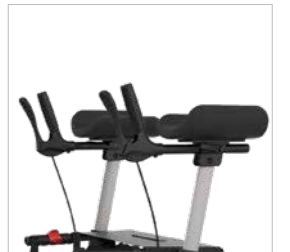

VOGUE FOREARM WALKER

For those who need a little more support, the Forearm Walker is for you. Soft and contoured forearm pads ensure maximum comfort and a smooth ride.

LIGHTWEIGHT ALUMINIUM BODY: Improves manoeuvrability and portability.

COLOURS:

White / Black

Padded Forearm Supports

Folds to 225mm

MODELS

WAF705400 | Vogue Forearm - White/Black

FEATURES & BENEFITS

Ergonomic Design
Offers personalised height adjustment which promotes correct posture